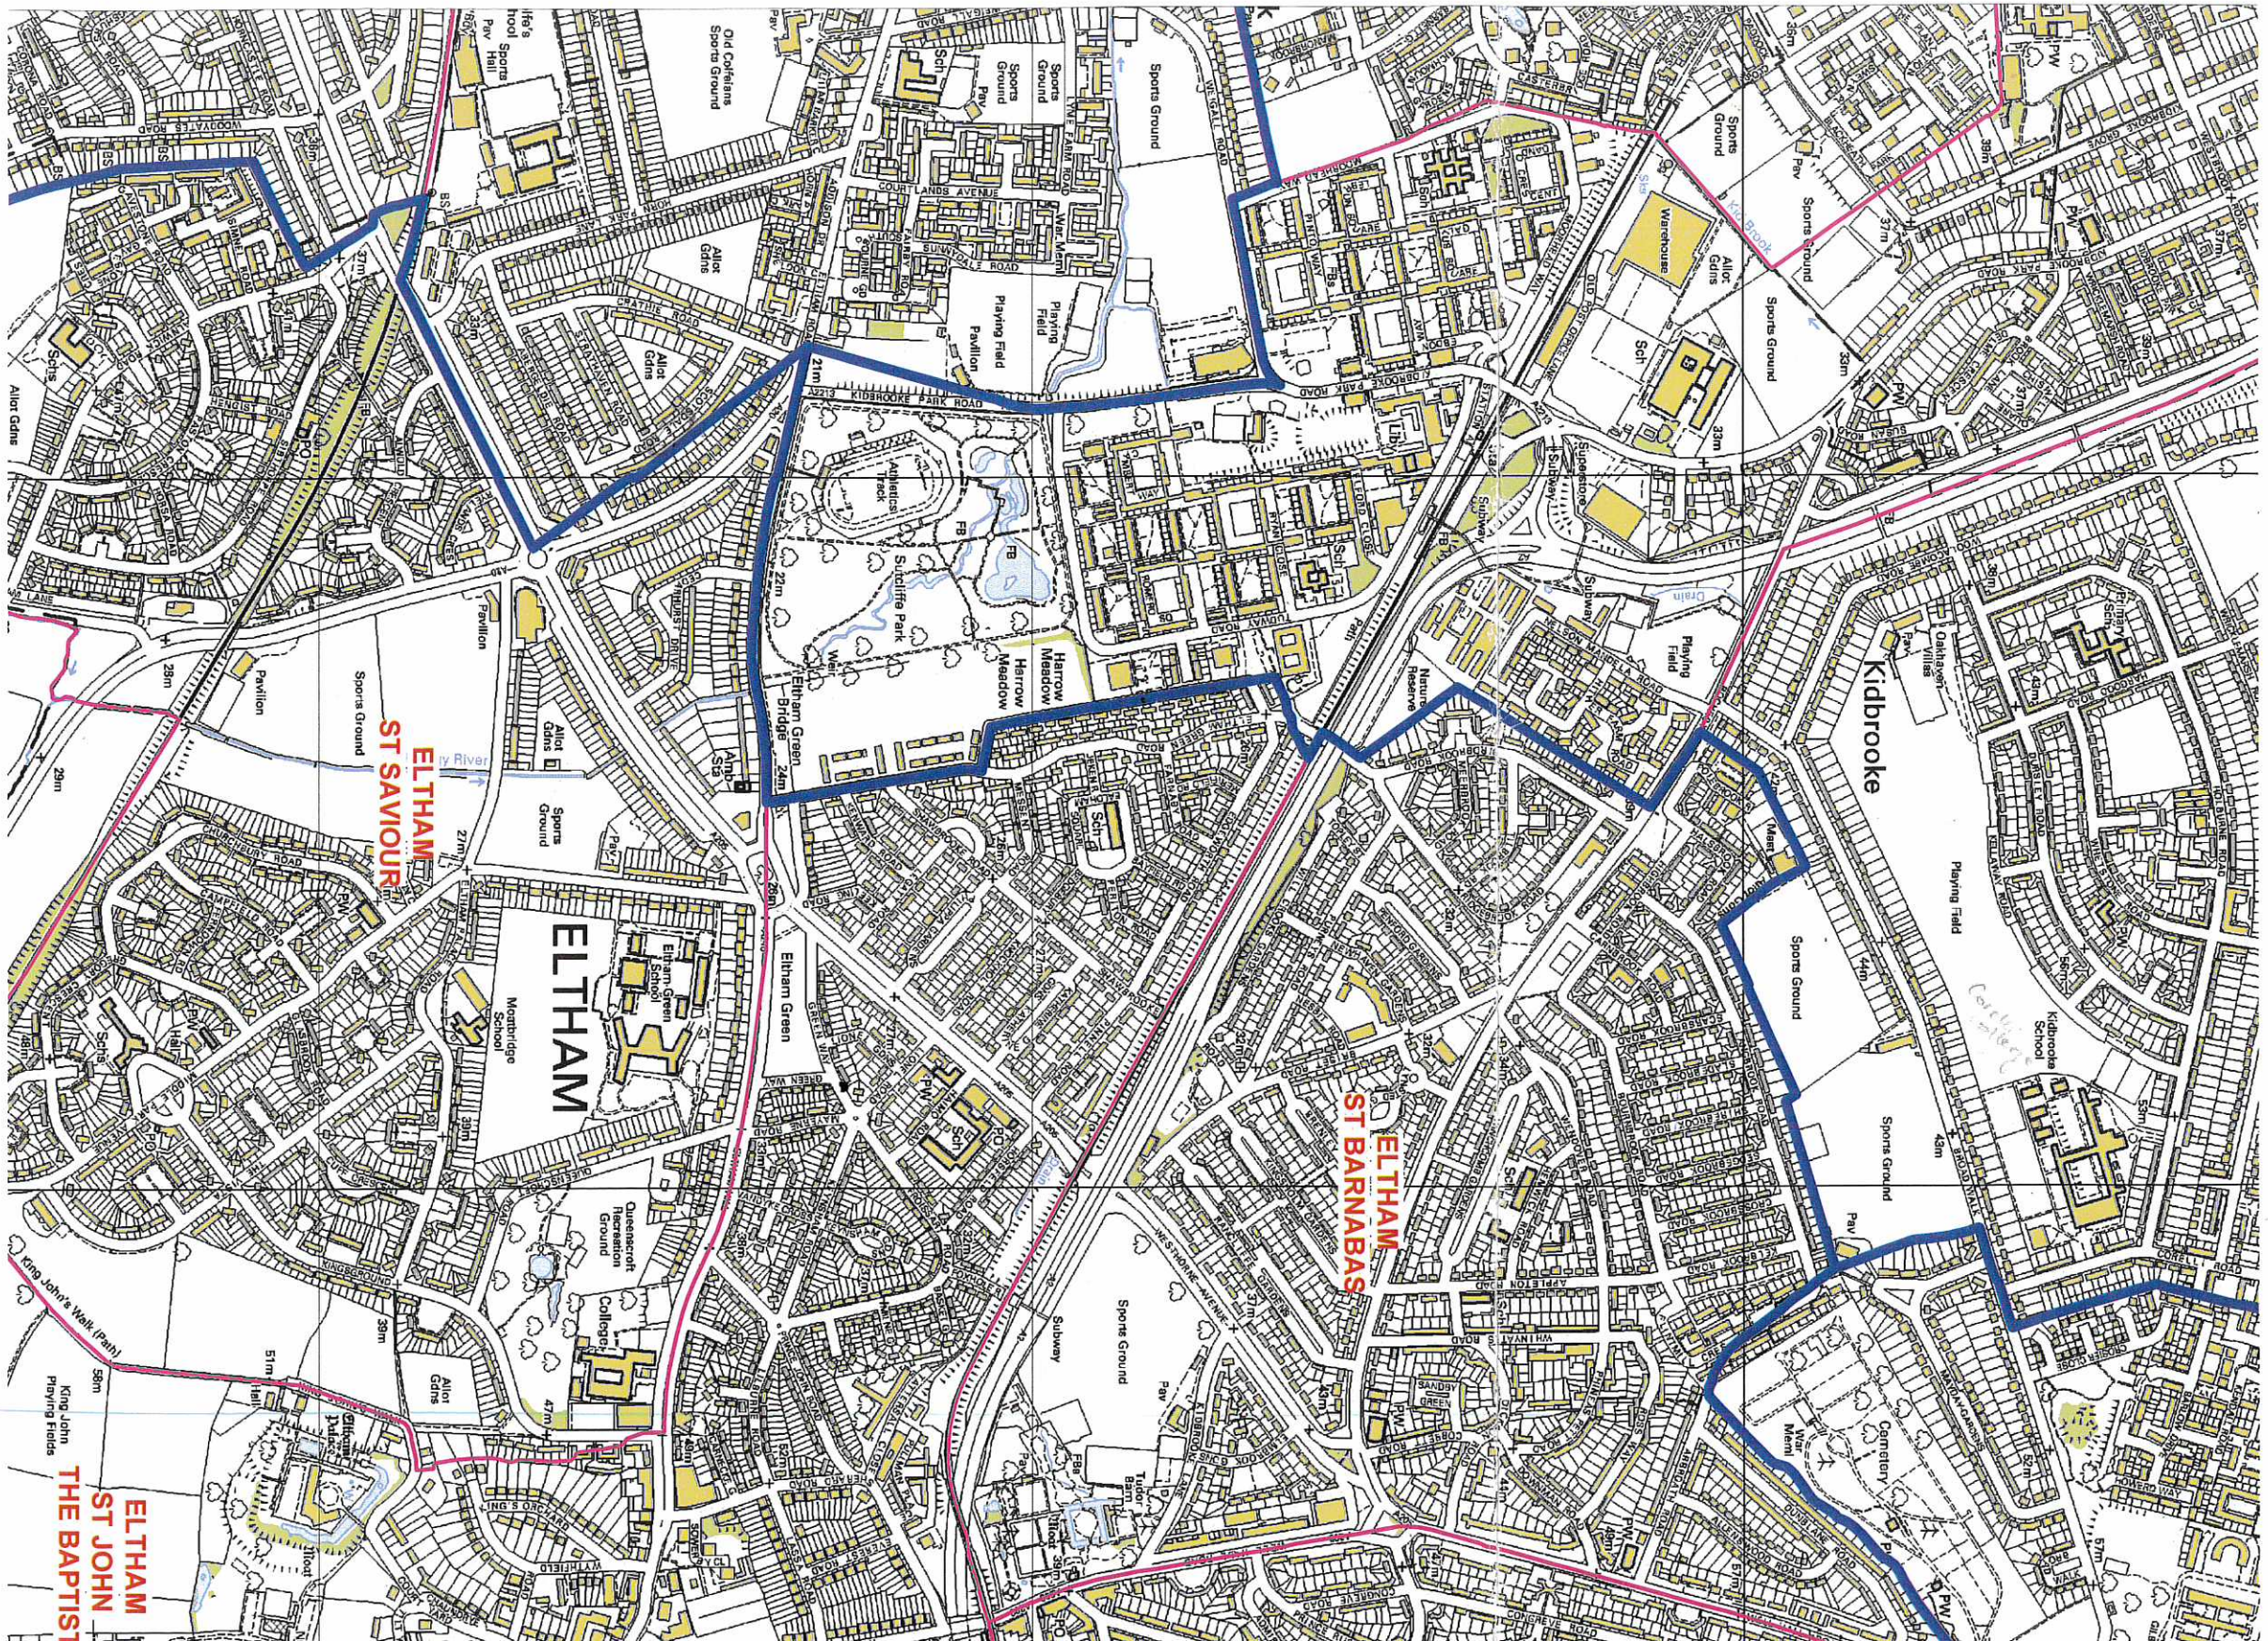

Shooters Hill

ELTHAM PARK  
Play St LUKE

ELTHAM  
HOLY TRINITY

Avery Hill  
University of Greenwich

Falconwood  
Infants School

Shoulder of Mutton  
Green

**ELTHAM**  
**ST SAVIOUR**

**ELTHAM**  
**ST BARNABAS**

Kidbrooke School

Sulway

King John's Walk (Path)

King John's Playing Fields

Arden River

Eltham Bridge

Arden Road

Kidbrooke Park Road

Arden Road

Arden Road

Arden Road

Arden Road

Arden Road

Arden Road

Arden Road

Arden Road

**Alton Grove**

**Alton Grove**

**Alton Grove**

**Alton Grove**

**Alton Grove**